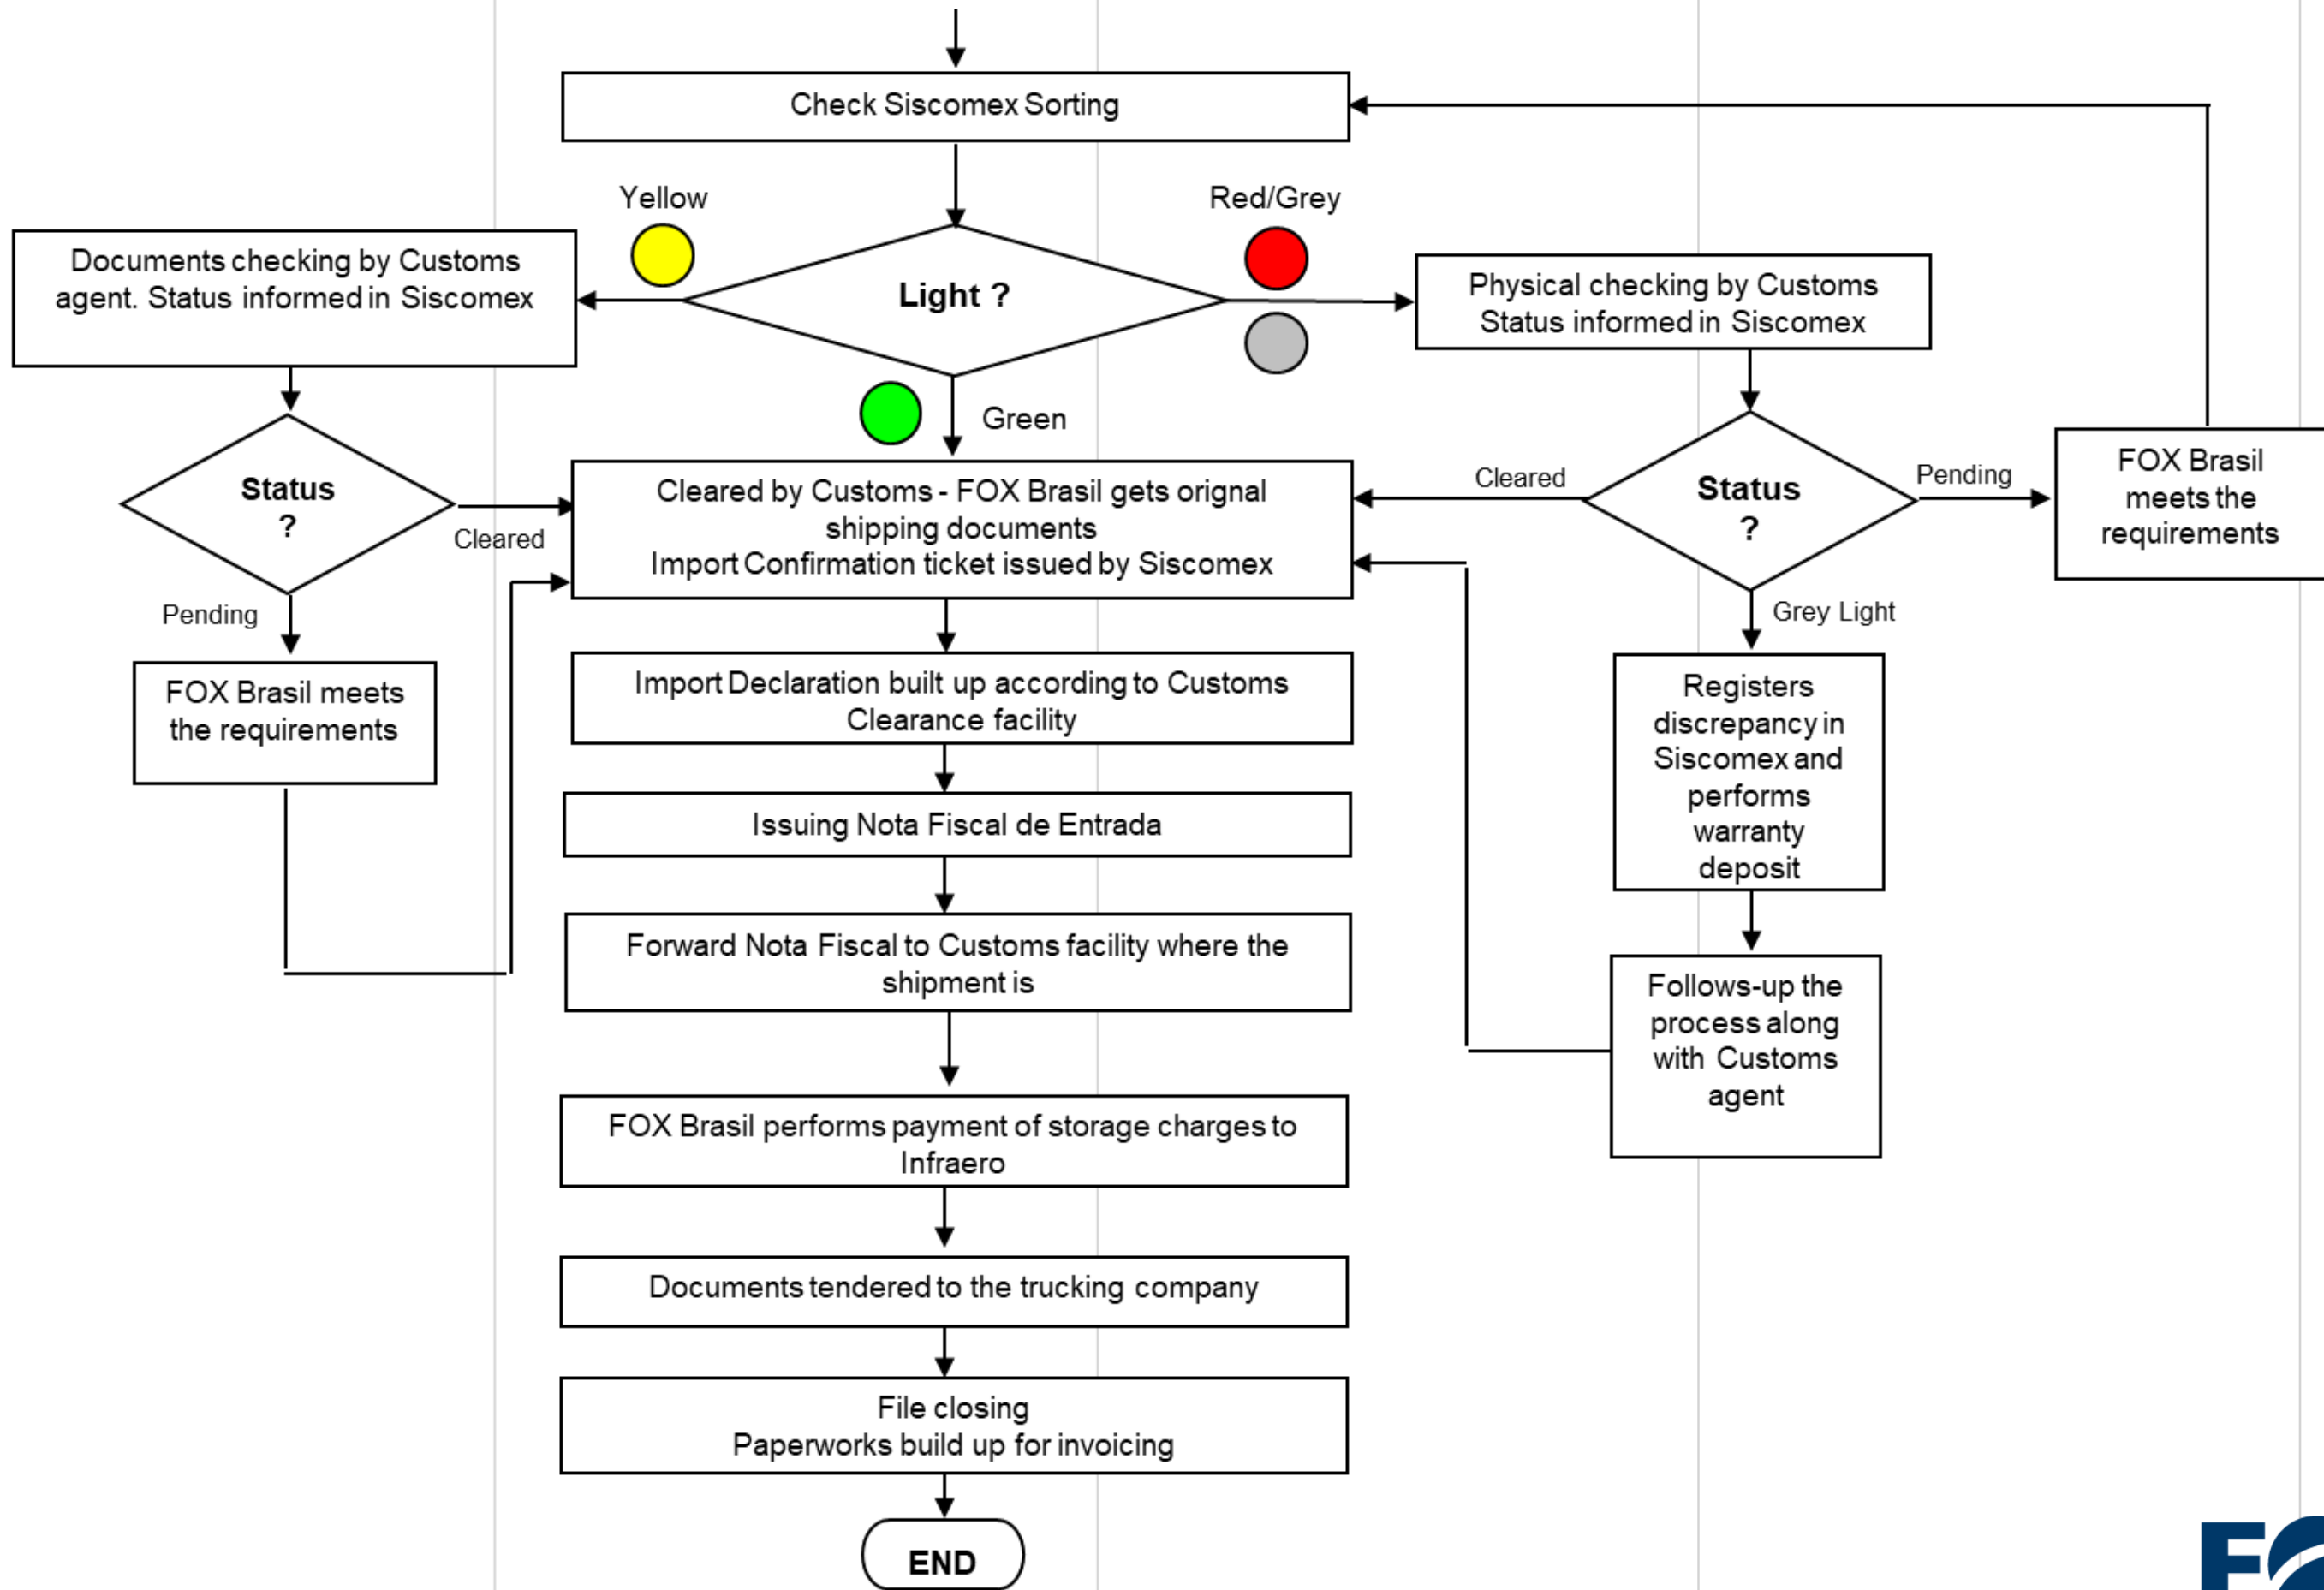

Customs Clearance Flowchart Brazil FOX Brasil

By any doubt, please talk to our experts

Contact at:

- ④ FOX Brasil | Project Logistics
Phone: +55 (11) 3543-0200
E-mail: contact@foxbrasil.com