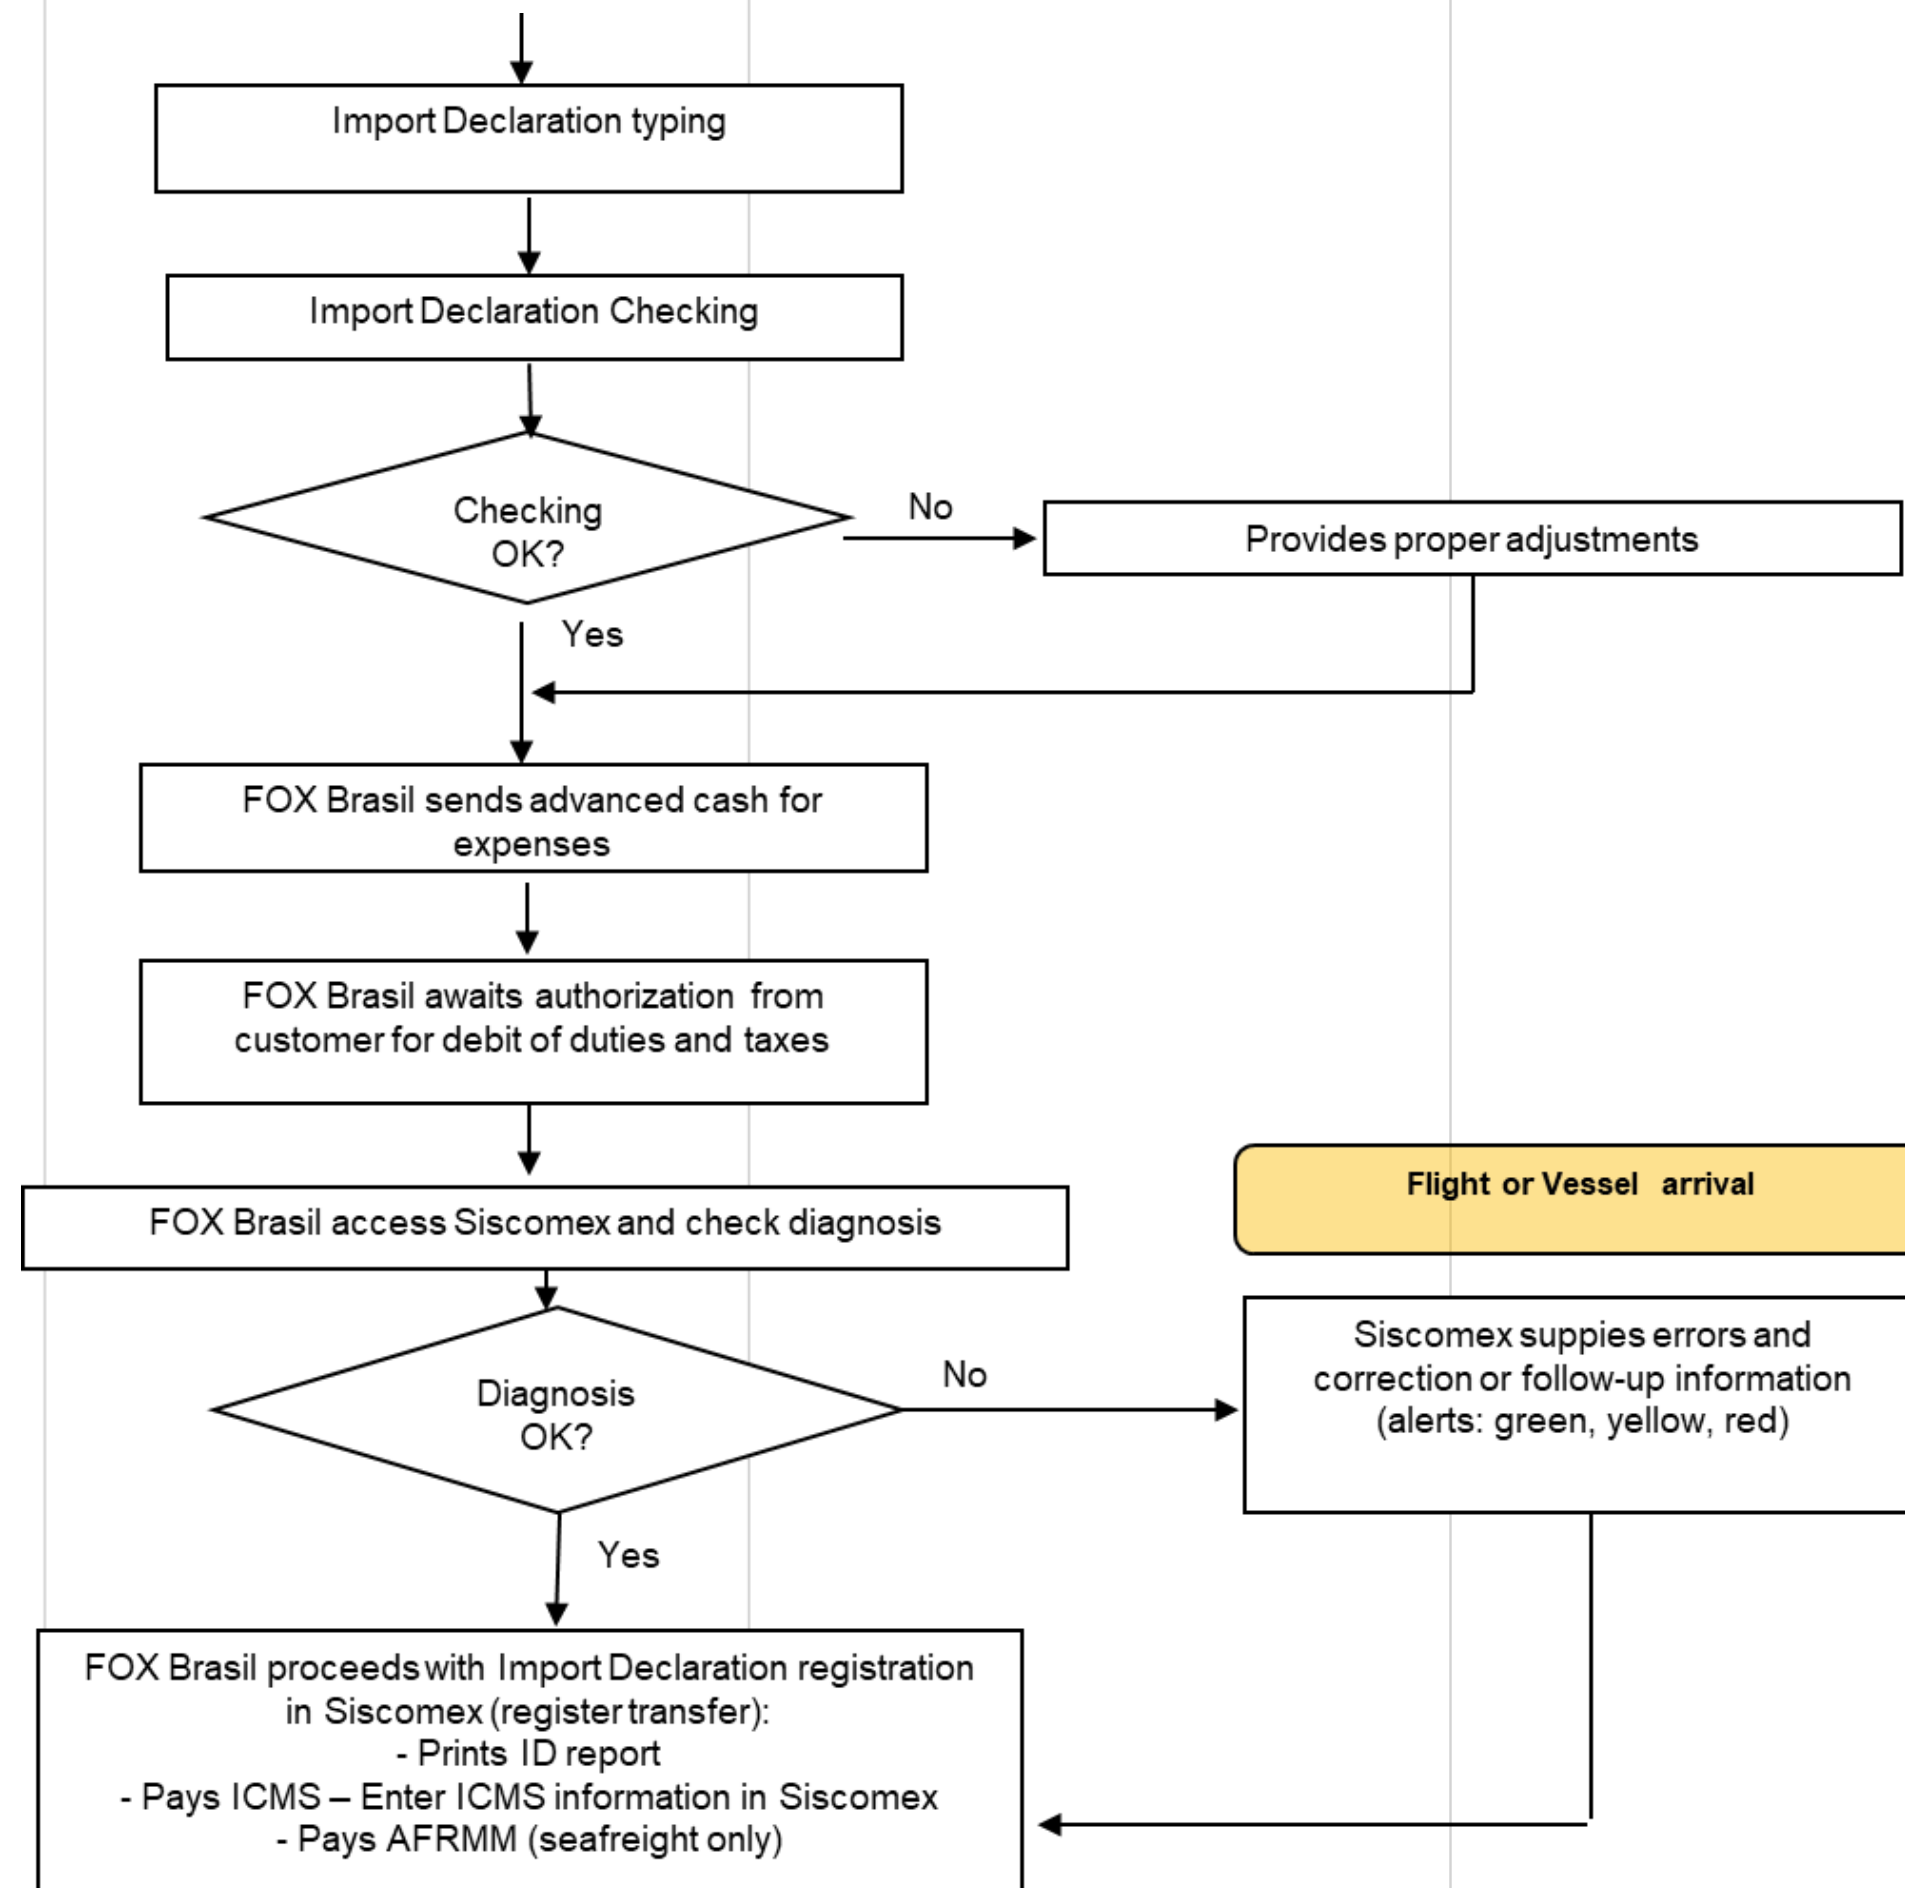

Customs Clearance Flowchart Brazil FOX Brasil

By any doubt, please talk to our experts

Contact at:

- ④ FOX Brasil | Project Logistics
Phone: +55 (11) 3543-0200
E-mail: contact@foxbrasil.com