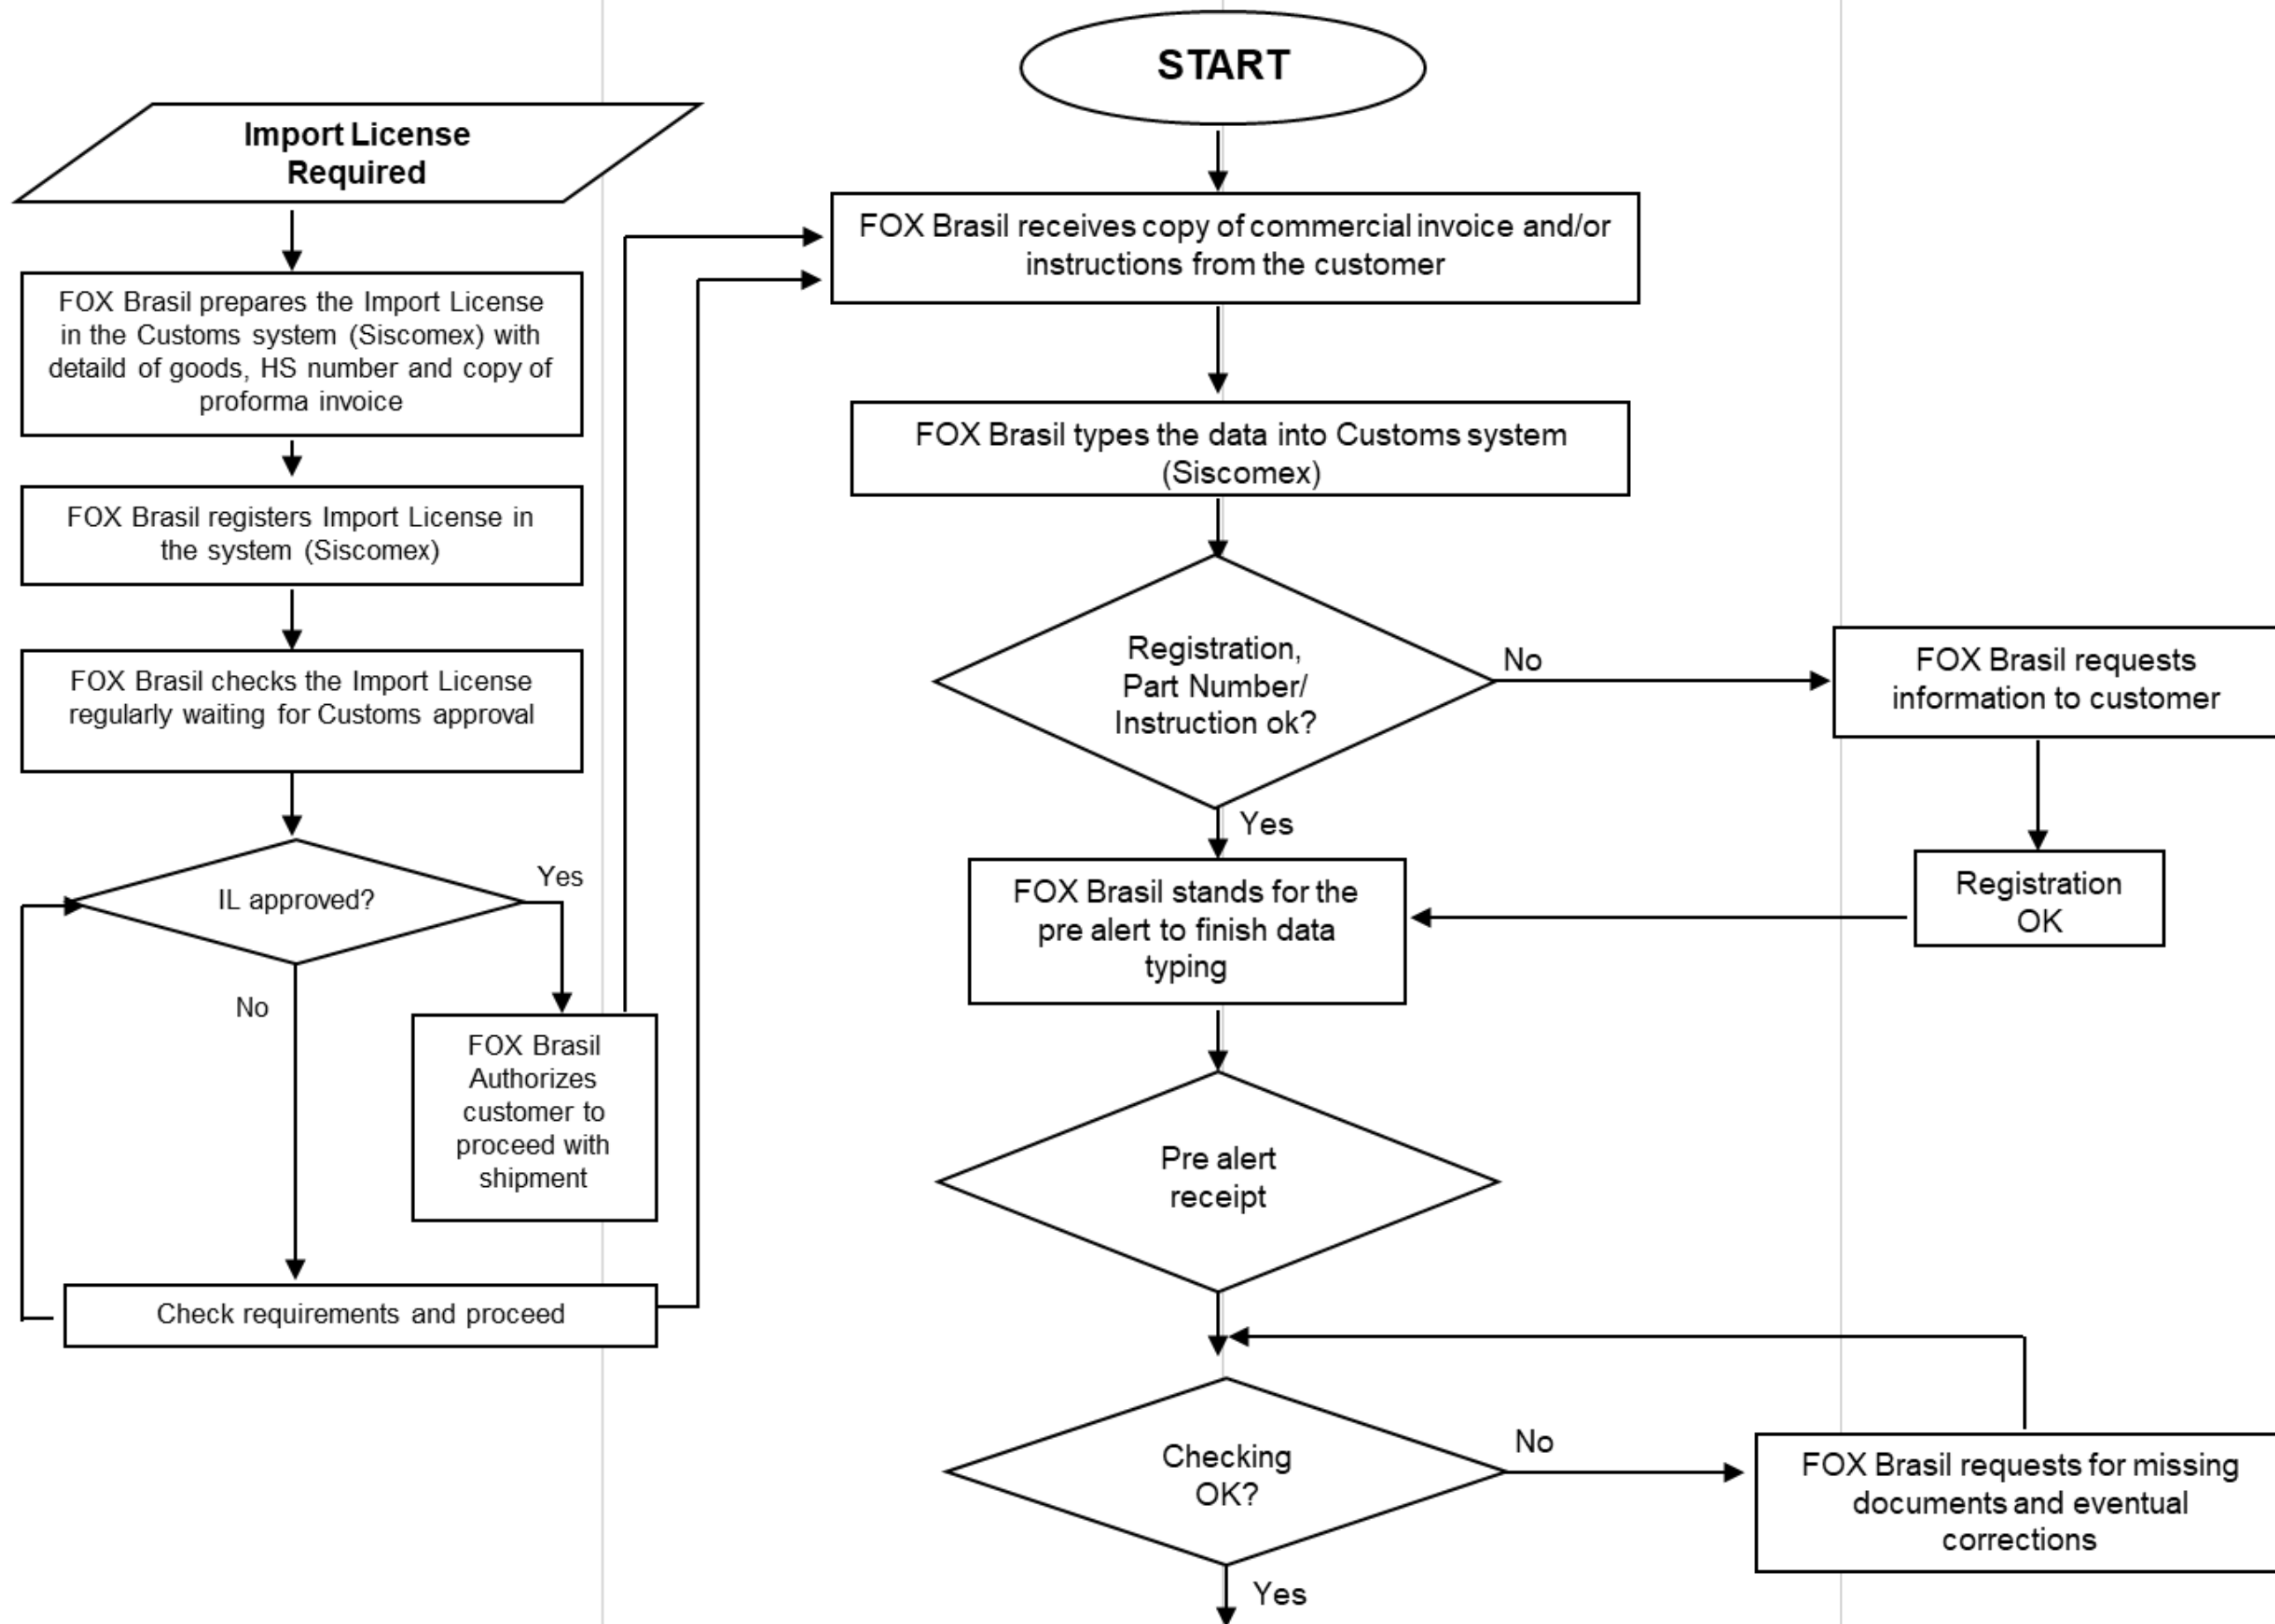

Customs Clearance Flowchart Brazil FOX Brasil

By any doubt, please talk to our experts

Contact at:

- ④ FOX Brasil | Project Logistics
Phone: +55 (11) 3543-0200
E-mail: contact@foxbrasil.com